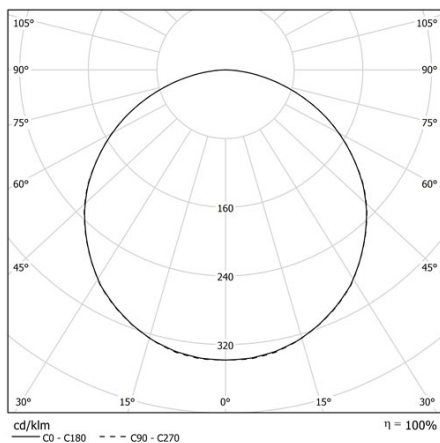

BEN MAXI IP40 PG

Frosted Acryl-Satiné impact resistant.

CODE		FLUX	SIZE	CERTIFICATIONS
10PG125K3EM	125W 3000K	15341lm	Ø 1080mm	   

Optics

PG diffuser with frosted Acryl-Satiné and impact resistant diffuser UGR<22.