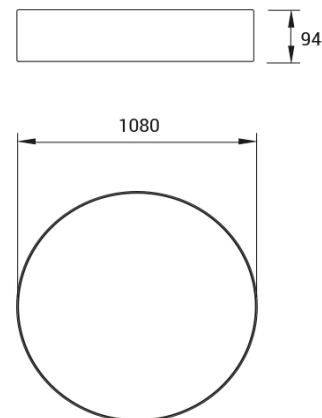

BEN MAXI IP40 PG

Frosted Acryl-Satiné impact resistant.

CODE		FLUX	SIZE	CERTIFICATIONS
10PG125K3EM	125W 3000K	15341lm	Ø 1080mm	   

Optics

PG diffuser with frosted Acryl-Satiné and impact resistant diffuser UGR<22.