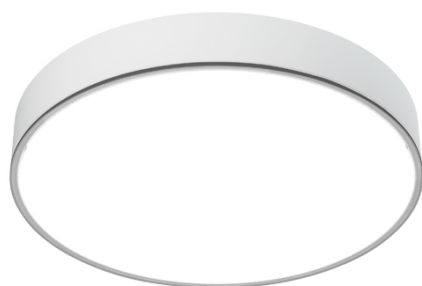

BEN MAXI IP40 PG

Frosted Acryl-Satiné impact resistant.

CODE		FLUX	SIZE	CERTIFICATIONS
10PG125K3EM	125W 3000K	15341lm	Ø 1080mm	   

Optics

PG diffuser with frosted Acryl-Satiné and impact resistant diffuser UGR<22.

Body

Spun aluminum with epoxy powder coating.

Specifications

Integrated driver;
CRI>90;
Mac Adams 3;
Life Time: L80/B10 >50.000h;
5 years complete warranty;
Eye safety: RG0/RG1 in accordance with EN62471:2009